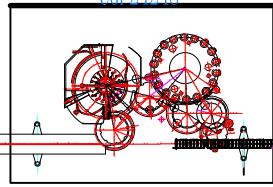

bottle blowing machine

spare parts warehouse

office

WC

bottle unscrambler

Air conveyor

CGE24248

LIGHT CHECKER

date coding machine

Auto PVC labeling machine

label shrink machine