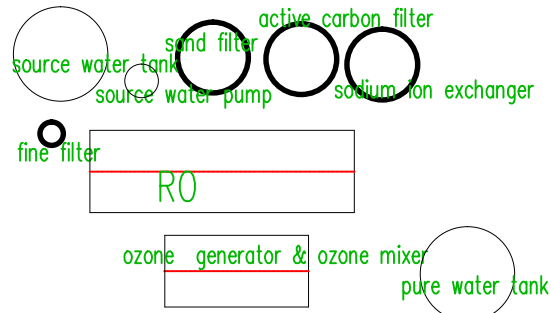

18000

semiautomatic bottle blowing machine