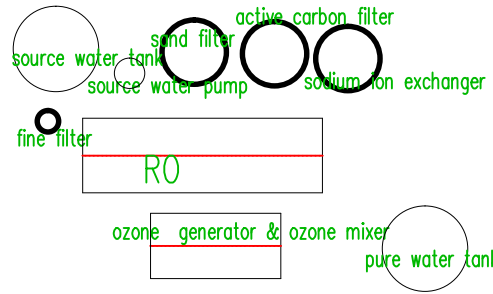

20000

semiautomatic bottle blowing machine

spare parts warehouse

office

WC

Semiautomatic bottle unscrambler

Air conveyor

CGF14125