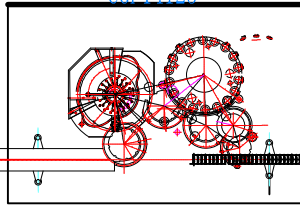

20000

semiautomatic bottle blowing machine

spare parts warehouse

office

WC

Semiautomatic bottle unscrambler

Air conveyor

CGF14125