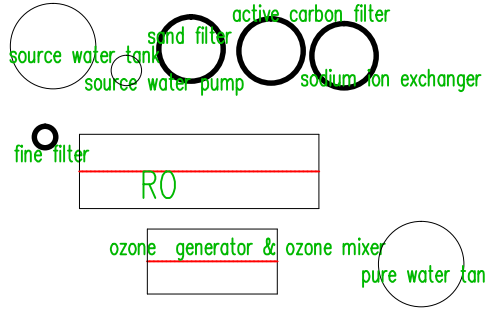

bottle blowing machine

spare parts warehouse

office

WC

Semiautomatic bottle unscrambler

CGF16166

Air conveyor

LIGHT CHECKER